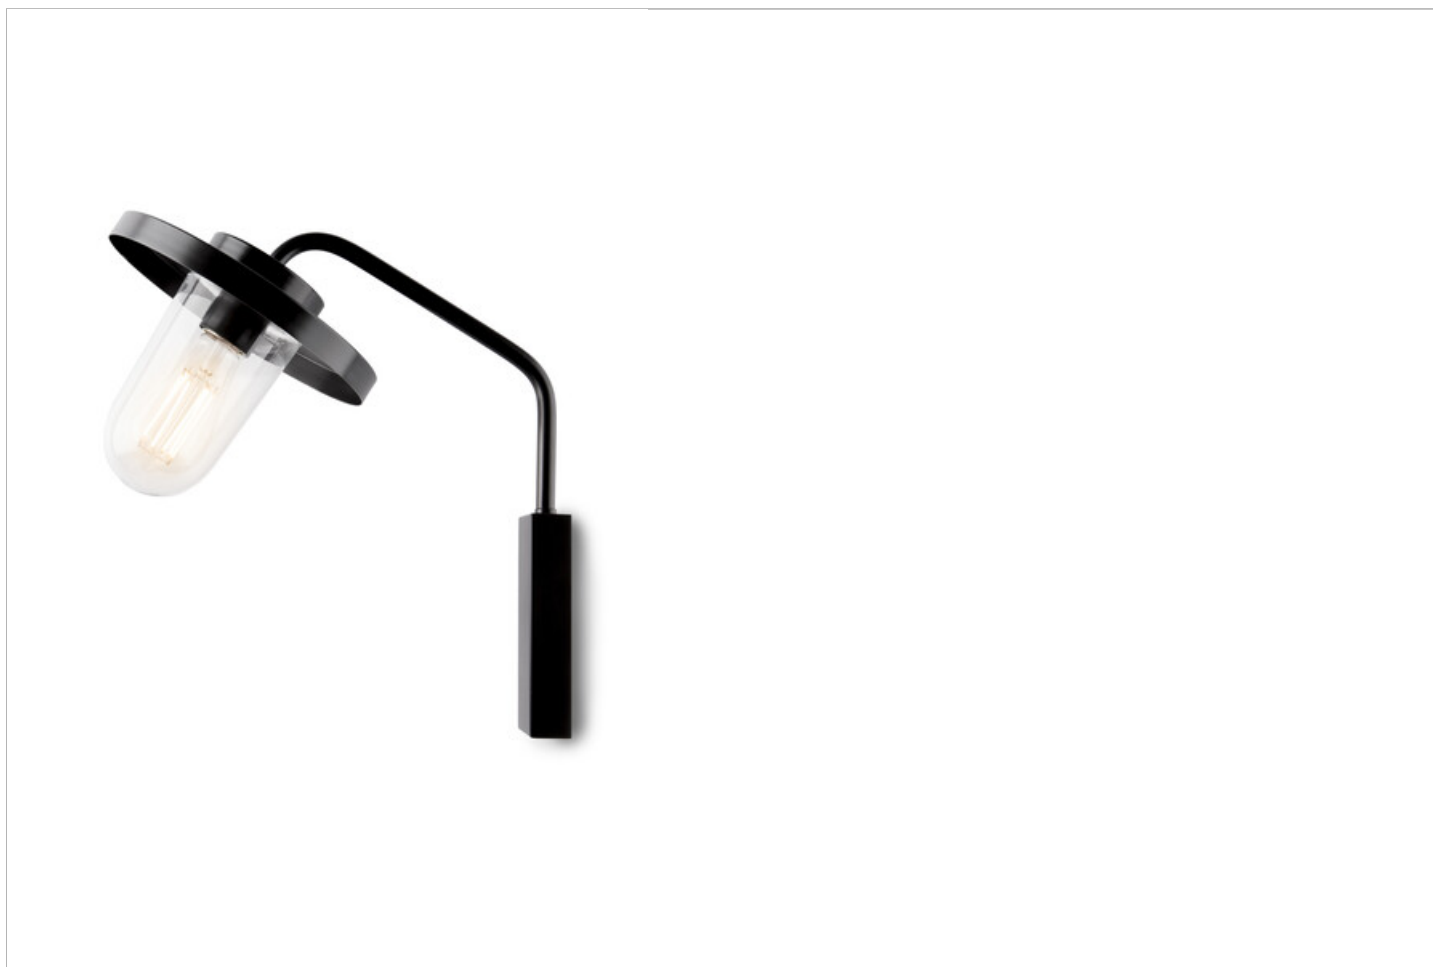

Palermo / brass dark oxide

Properties

Product code	SA60107SV
--------------	------------------

Meer info: <https://luminello.shop>