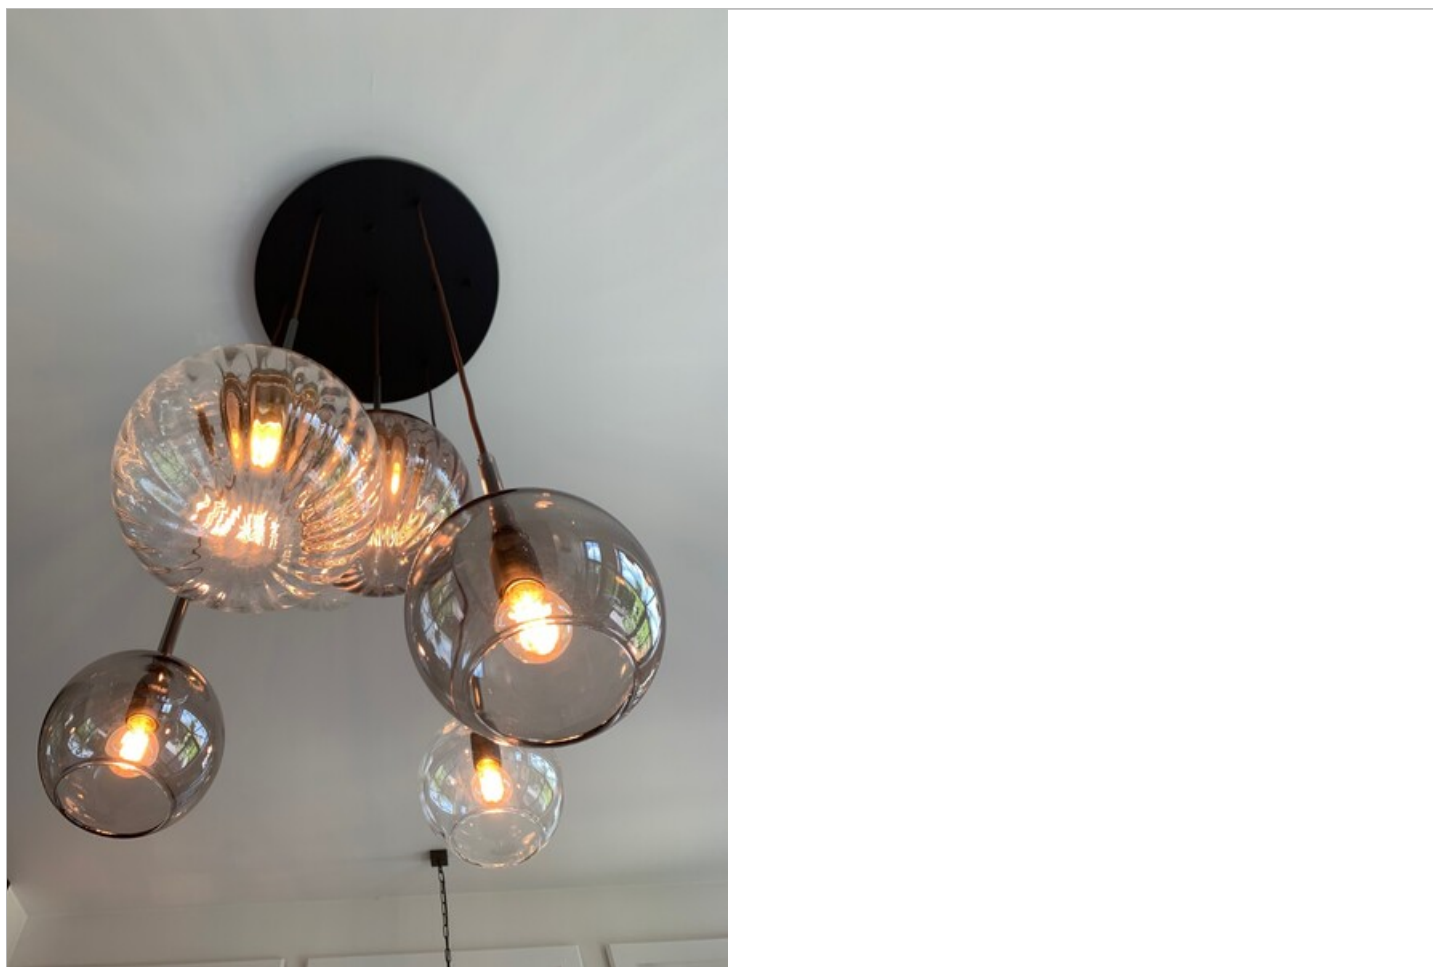

## collection base round 600mm

round ceiling mounted base 60 cm with 7 exits