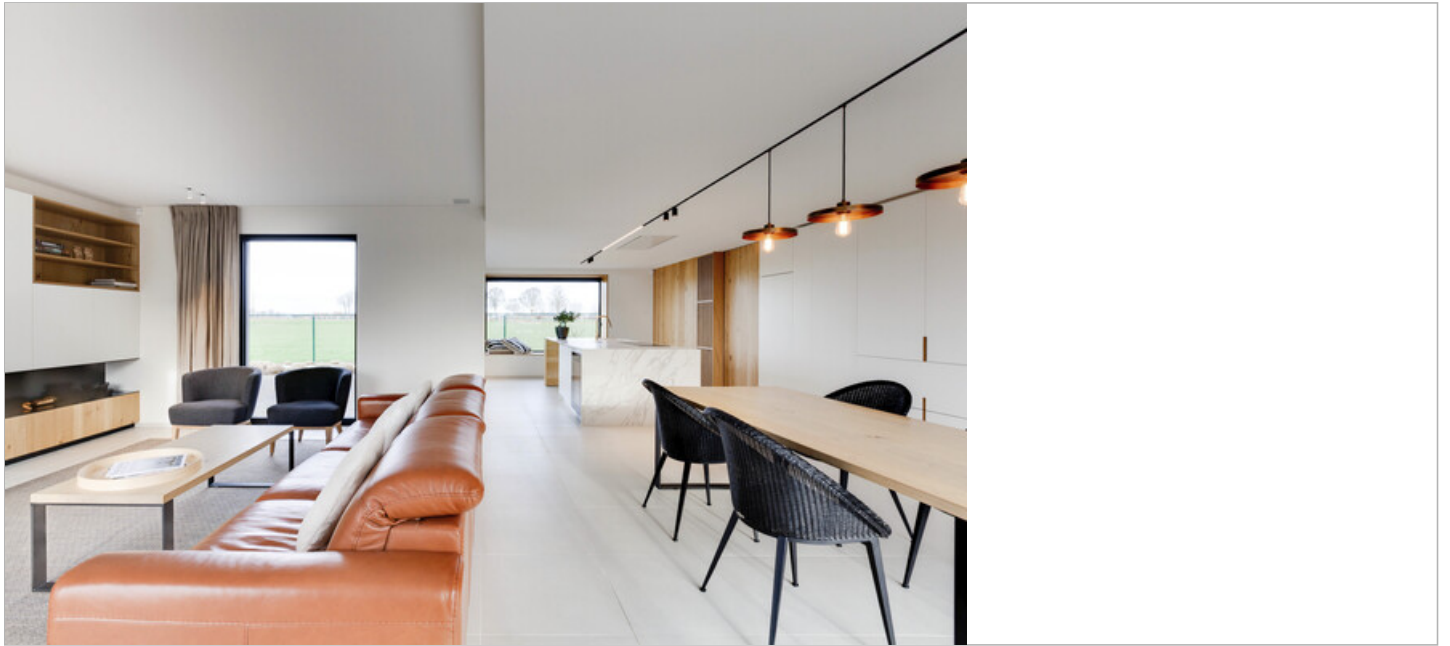

olly medium rubbed brass

brass suspension 30cm e27 230v

Properties

Product code	SA60102CAVA
--------------	--------------------

Meer info: <https://luminello.shop>