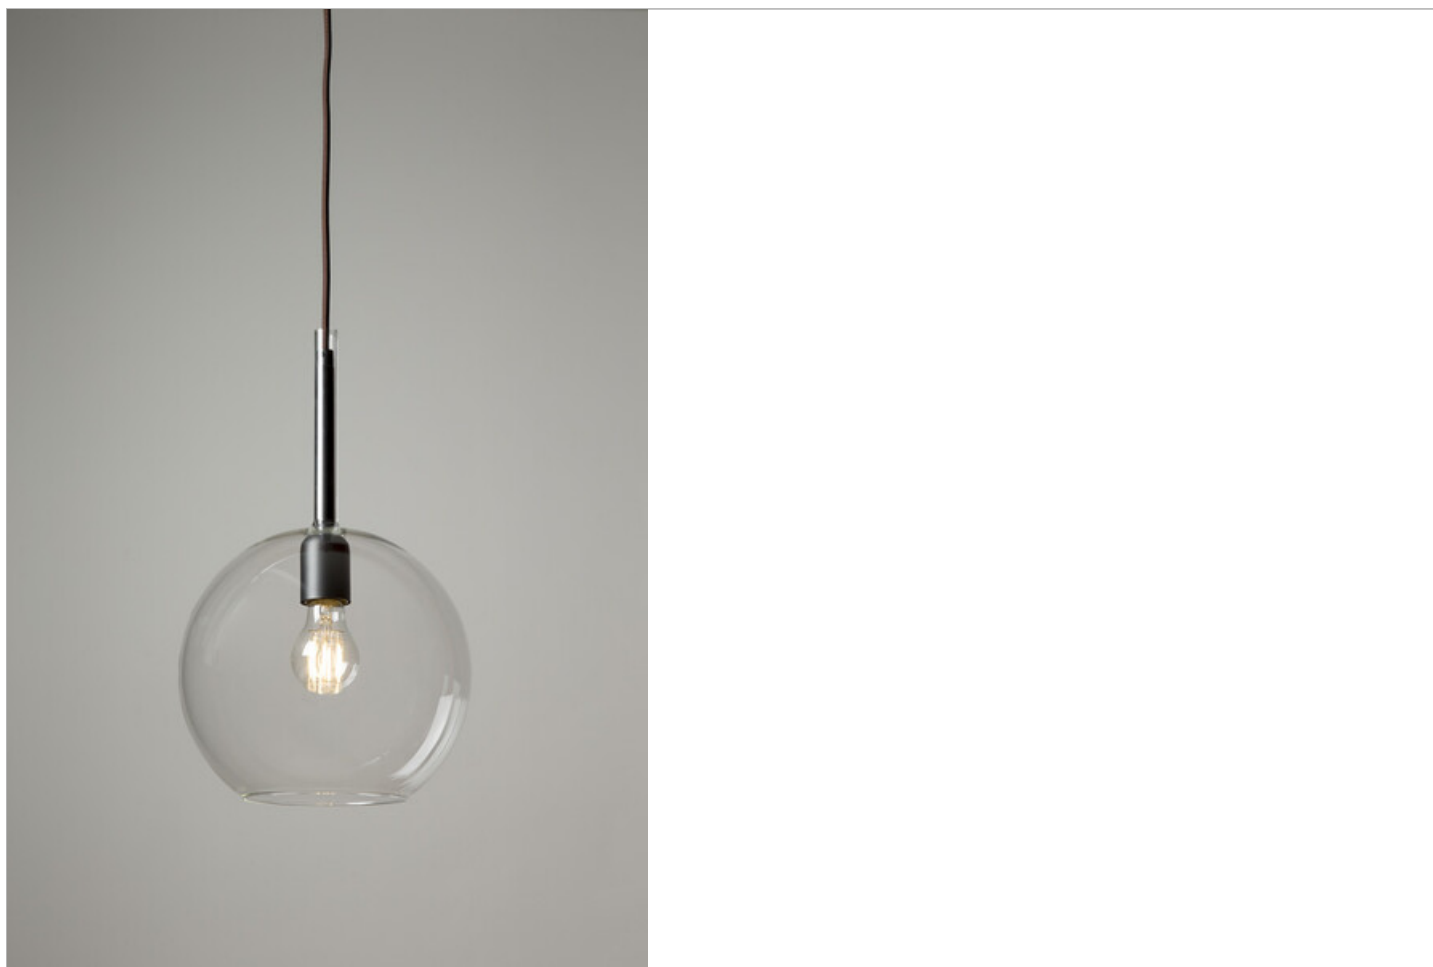

clara vetro giro big smoked / pyrex glass

smoked glass pendant light with e27 socket, 230v

Properties

Product code	sa30150sm
--------------	------------------

Meer info: <http://luminello.shop>